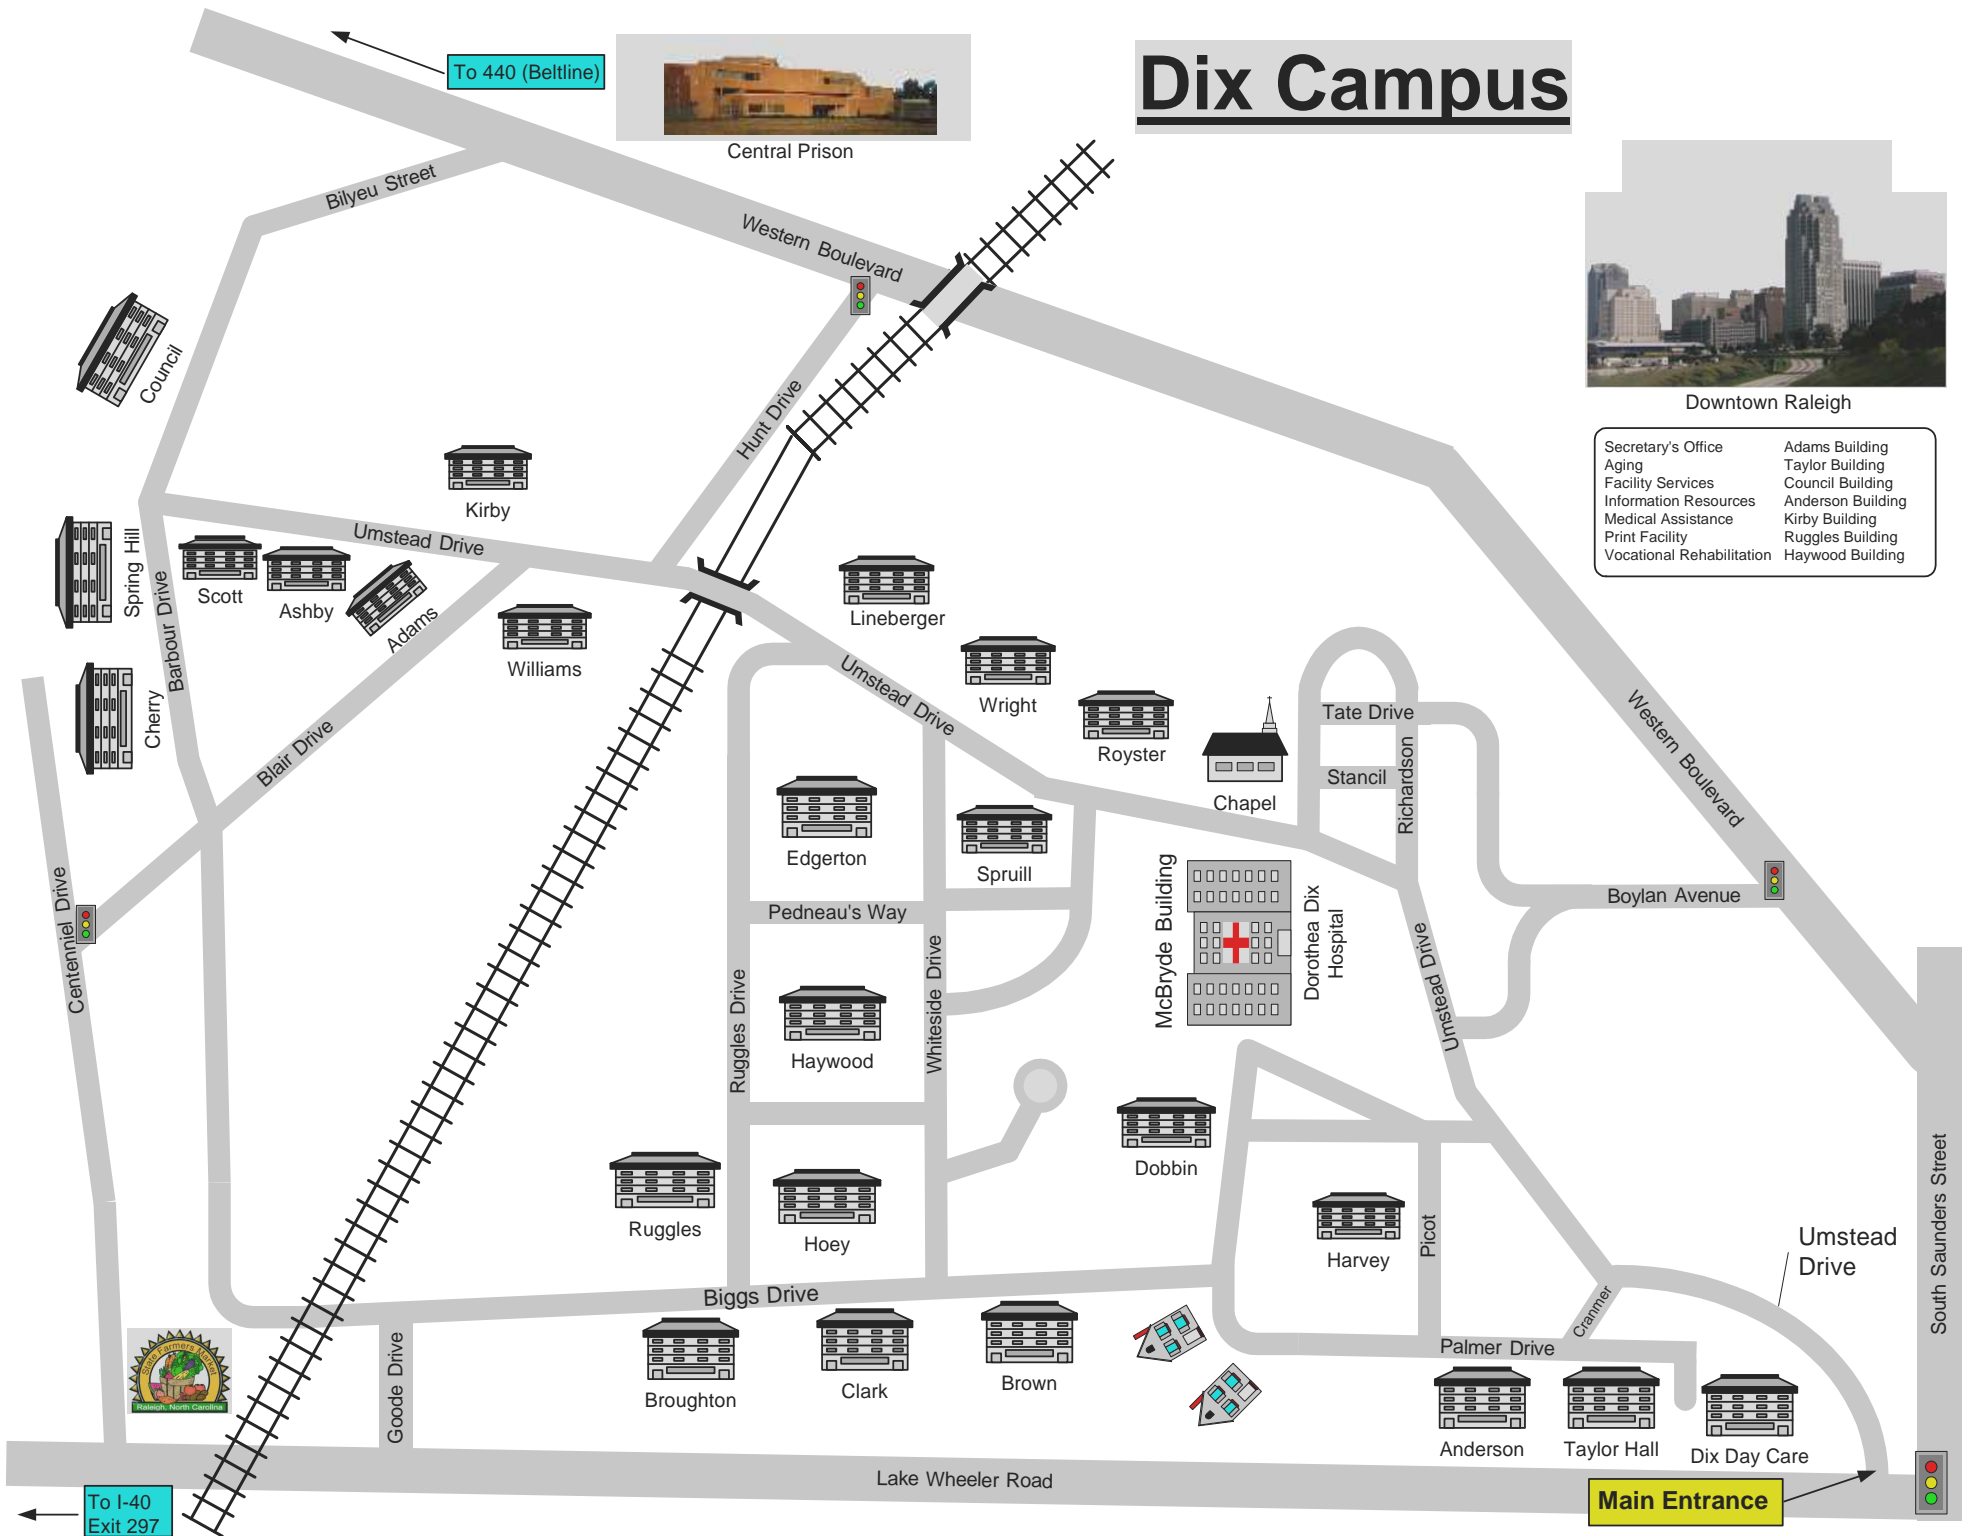

Dix Campus

Central Prison

Downtown Raleigh

- | | |
|---------------------------|-------------------|
| Secretary's Office | Adams Building |
| Aging | Taylor Building |
| Facility Services | Council Building |
| Information Resources | Anderson Building |
| Medical Assistance | Kirby Building |
| Print Facility | Ruggles Building |
| Vocational Rehabilitation | Haywood Building |

To 440 (Beltline)

To I-40
Exit 297

Main Entrance